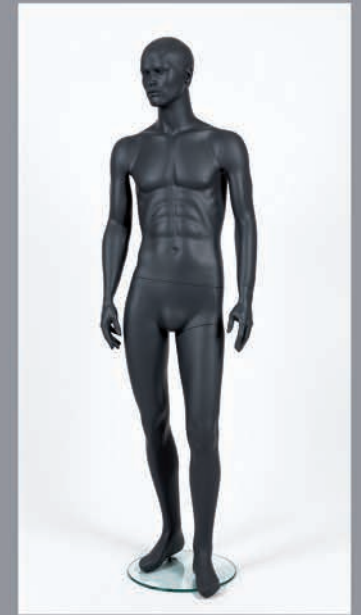

perspective

MVM

MERIC DISPLAY MANNEQUINS
MERIC VITRIN MANKENLERI

YD03.0

YD05.5

YD07.1

YD07.0

SQUARE GLASS BASE

ROUND METAL BASE

RECTANGULAR METAL BASE

JUL

HEIGHT	186 CM
SIZE	50/52 FR
SHOULDERS	50 CM
CHEST	96 CM
WAIST	75 CM
HIPS	94 CM
SHOE SIZE	43

YD07.3

YD07.1

YD04.0

YD04.4