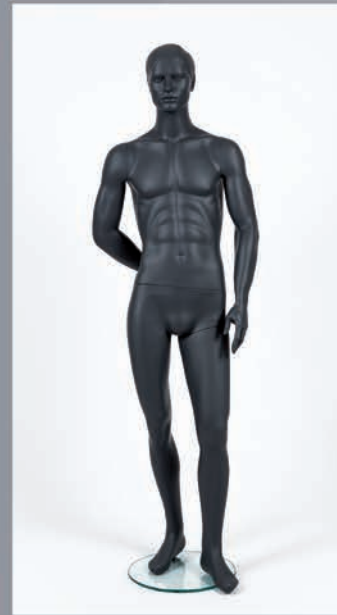

ROUND METAL BASE

RECTANGULAR METAL BASE

JUL

HEIGHT	186 CM
SIZE	50/52 FR
SHOULDERS	50 CM
CHEST	96 CM
WAIST	75 CM
HIPS	94 CM
SHOE SIZE	43

YD07.3

YD07.1

YD04.0

YD04.4