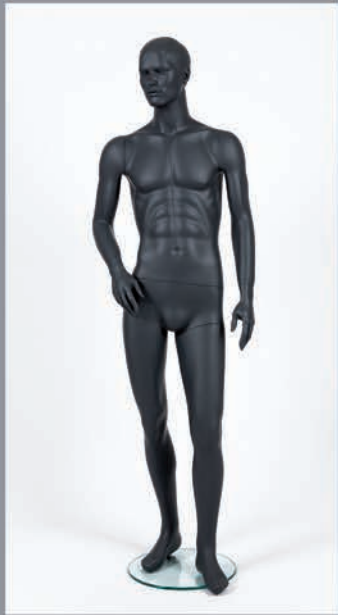

perspective

MVM

MERIC DISPLAY MANNEQUINS
MERIC VITRIN MANKENLERI

YD03.0

YD05.5

YD07.1

YD07.0

SQUARE GLASS BASE

ROUND METAL BASE

RECTANGULAR METAL BASE

JUL

HEIGHT	186 CM
SIZE	50/52 FR
SHOULDERS	50 CM
CHEST	96 CM
WAIST	75 CM
HIPS	94 CM
SHOE SIZE	43

YD07.3

YD07.1

YD04.0

YD04.4