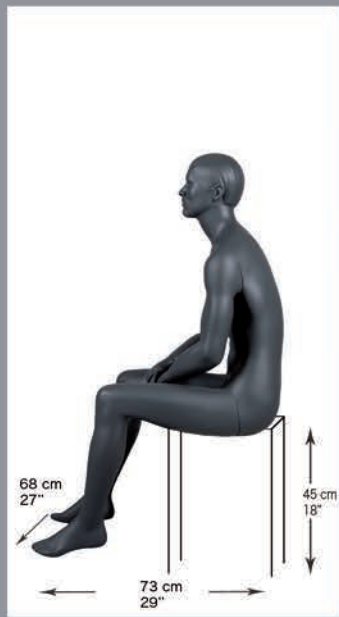

ROUND METAL BASE

RECTANGULAR METAL BASE

JUL

HEIGHT	186 CM
SIZE	50/52 FR
SHOULDERS	50 CM
CHEST	96 CM
WAIST	75 CM
HIPS	94 CM
SHOE SIZE	43

YD07.3

YD07.1

YD04.0

YD04.4