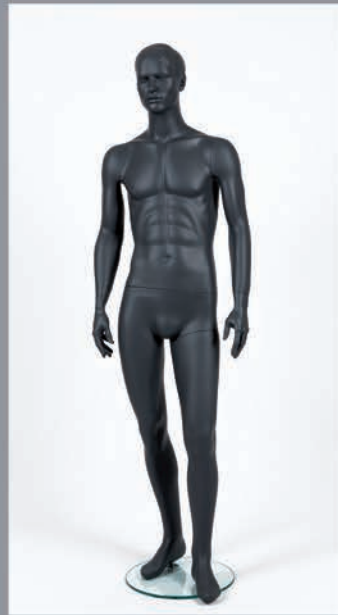

ROUND METAL BASE

RECTANGULAR METAL BASE

JUL

HEIGHT	186 CM
SIZE	50/52 FR
SHOULDERS	50 CM
CHEST	96 CM
WAIST	75 CM
HIPS	94 CM
SHOE SIZE	43

YD07.3

YD07.1

YD04.0

YD04.4