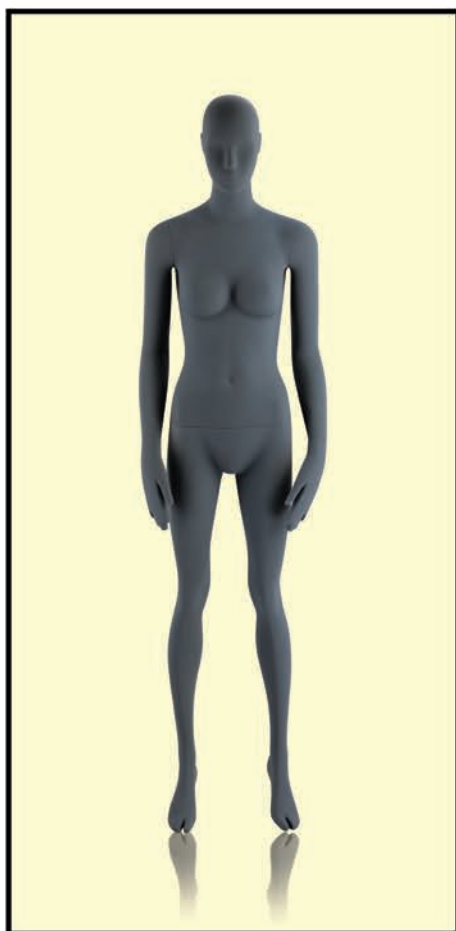

Curve

MVVM

MERIC DISPLAY MANNEQUINS
MERIC VITRIN MANKENLERI

FTW09.4

FTW06.5

FTW10.0

FTW09.4

FTW04.5

FTW09.5

FTW 01

HEAD COLOR EVA
NEXTEL SUEDE

FTW 02

HEAD COLOR EVA
NEXTEL SUEDE

FTW 03

HEAD COLOR EVA
GLOSSY PEARL

FTM 01

HEAD COLOR RON
GLOSSY FUME

HEIGHT 186 CM
SHOULDERS 41 CM
BUST 85 CM
WAIST 64 CM
HIPS 86 CM
INSIDE LEG 96 CM
SHOE SIZE 39
HEEL 10 CM

SQUARE GLASS BASE

ROUND METAL BASE

RECTANGULAR METAL BASE

MVM

MERIC DISPLAY MANNEQUINS
MERIC VITRIN MANKENLERI