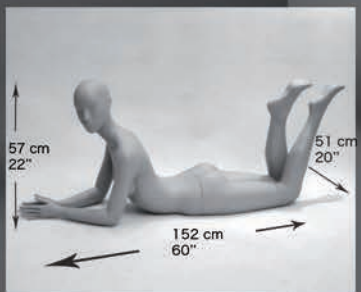

FTW06.5

FTW10.0