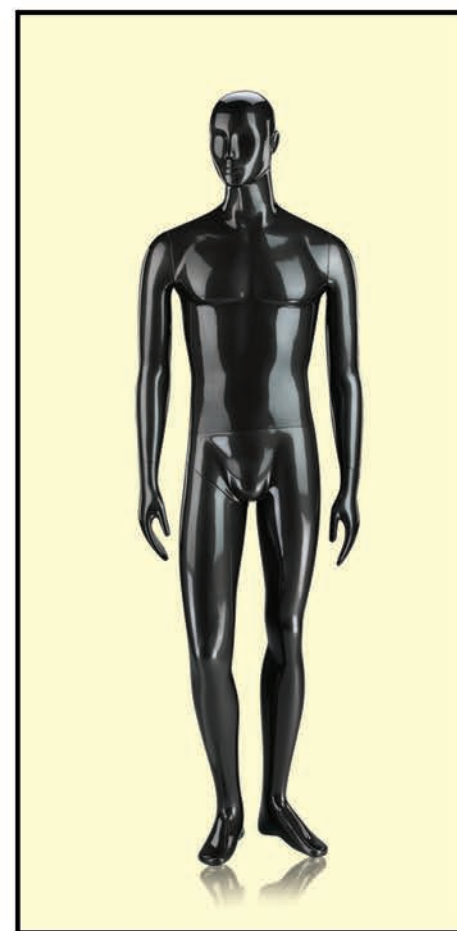

FTW09.5

FTW 01

HEAD COLOR EVA
NEXTEL SUEDE

FTW 02

HEAD COLOR EVA
NEXTEL SUEDE

FTW 03

HEAD COLOR EVA
GLOSSY PEARL

FTM 01

HEAD COLOR RON
GLOSSY FUME

HEIGHT 186 CM
SHOULDERS 41 CM
BUST 85 CM
WAIST 64 CM
HIPS 86 CM
INSIDE LEG 96 CM
SHOE SIZE 39
HEEL 10 CM

SQUARE GLASS BASE

ROUND METAL BASE

RECTANGULAR METAL BASE

MVM

MERIC DISPLAY MANNEQUINS
MERIC VITRIN MANKENLERI